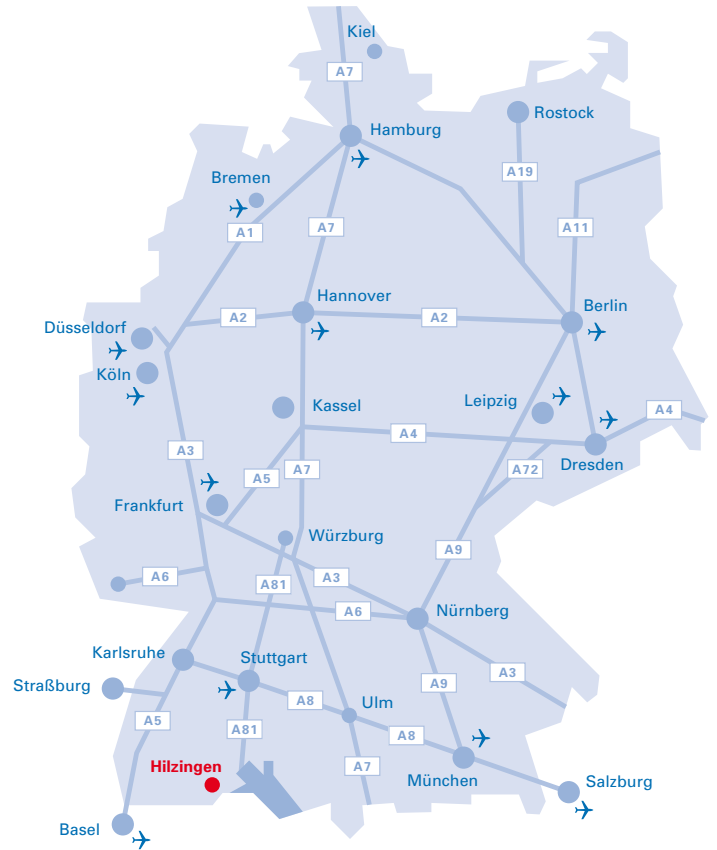

To find us

Take the A81 Stuttgart -> Singen

- Leave motorway A81 at Exit 42 - Hilzingen
- Turn right onto B314 in the direction of Waldshut-Tiengen
- Turn left at the roundabout into the industrial zone Hilzingen – in the direction of the petrol station
- Take the third turn right into the road „Breiter Wasmen“
- Drive to the end of the road „Breiter Wasmen“
- Turn left into the „Hebelsteinstraße“
- First building on the right